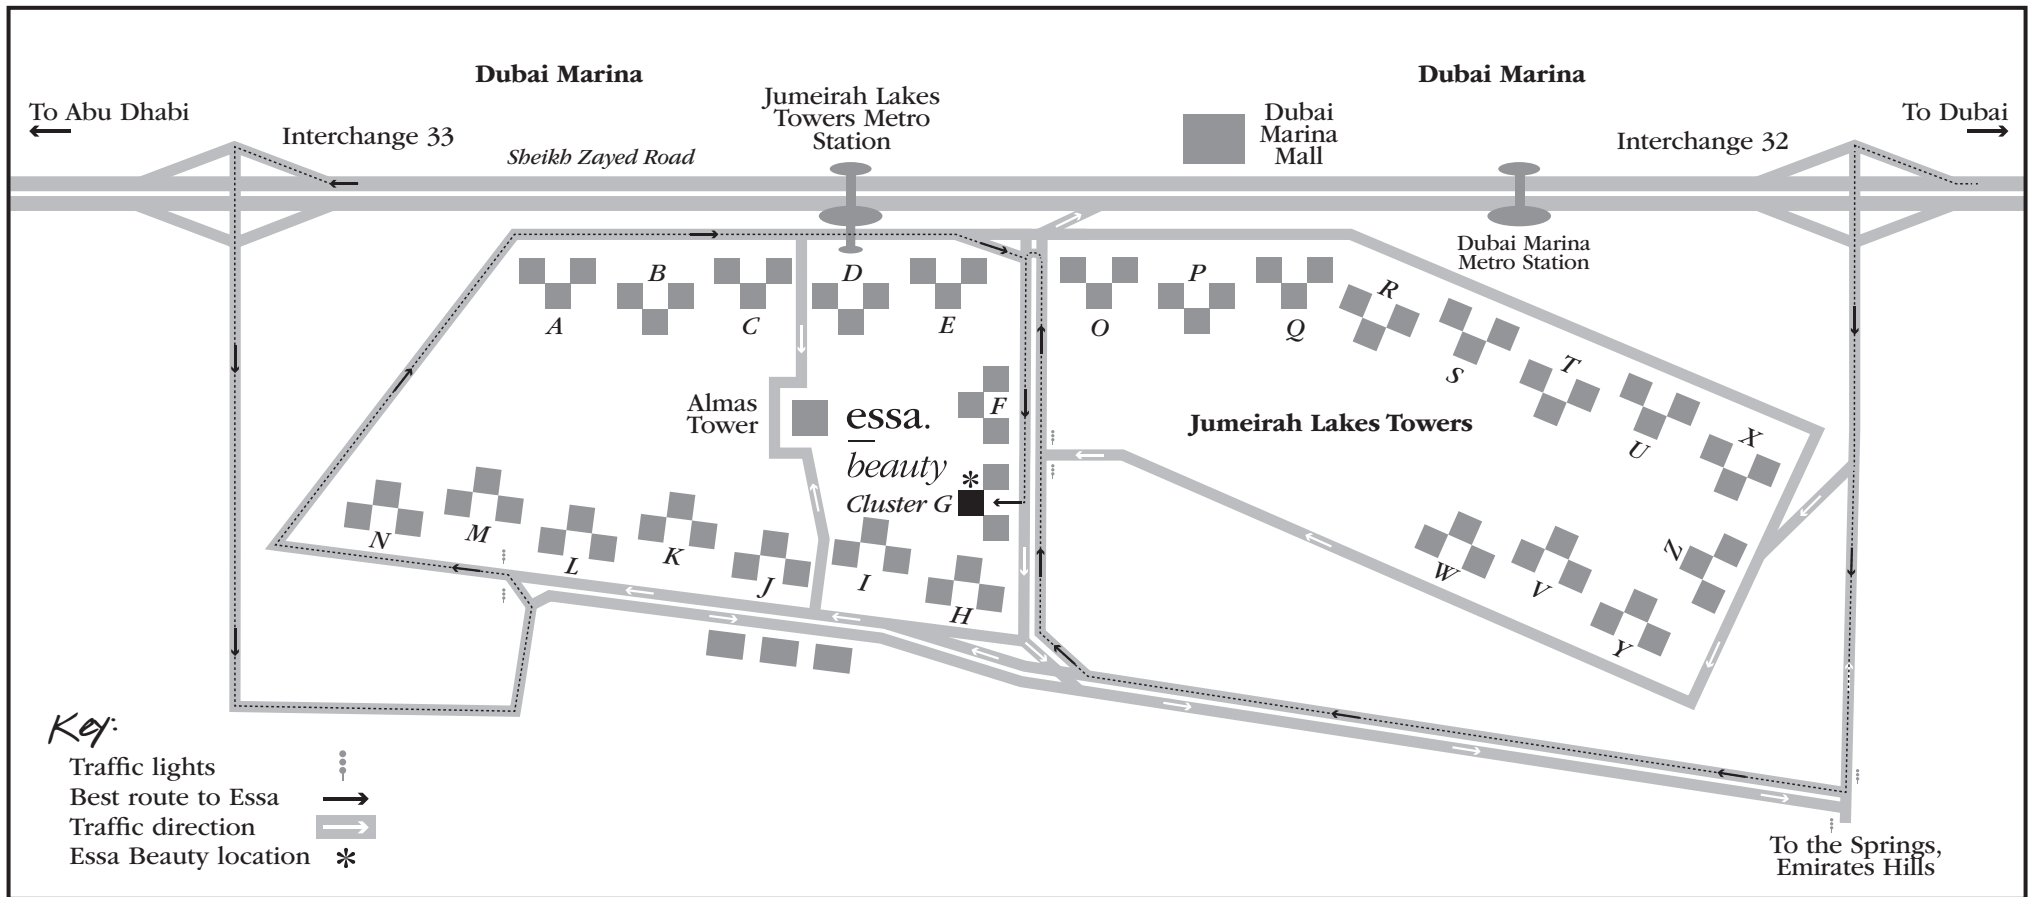

HOW TO FIND US!

We are located in Jumeirah Business Centre 1 (JBC 1). Once you have parked in the Cluster G car park, make your way outside to the lake level. Shown below by the star is our location. If you have any trouble finding us please call us on **04 374 4288** and of course we will be happy to help!