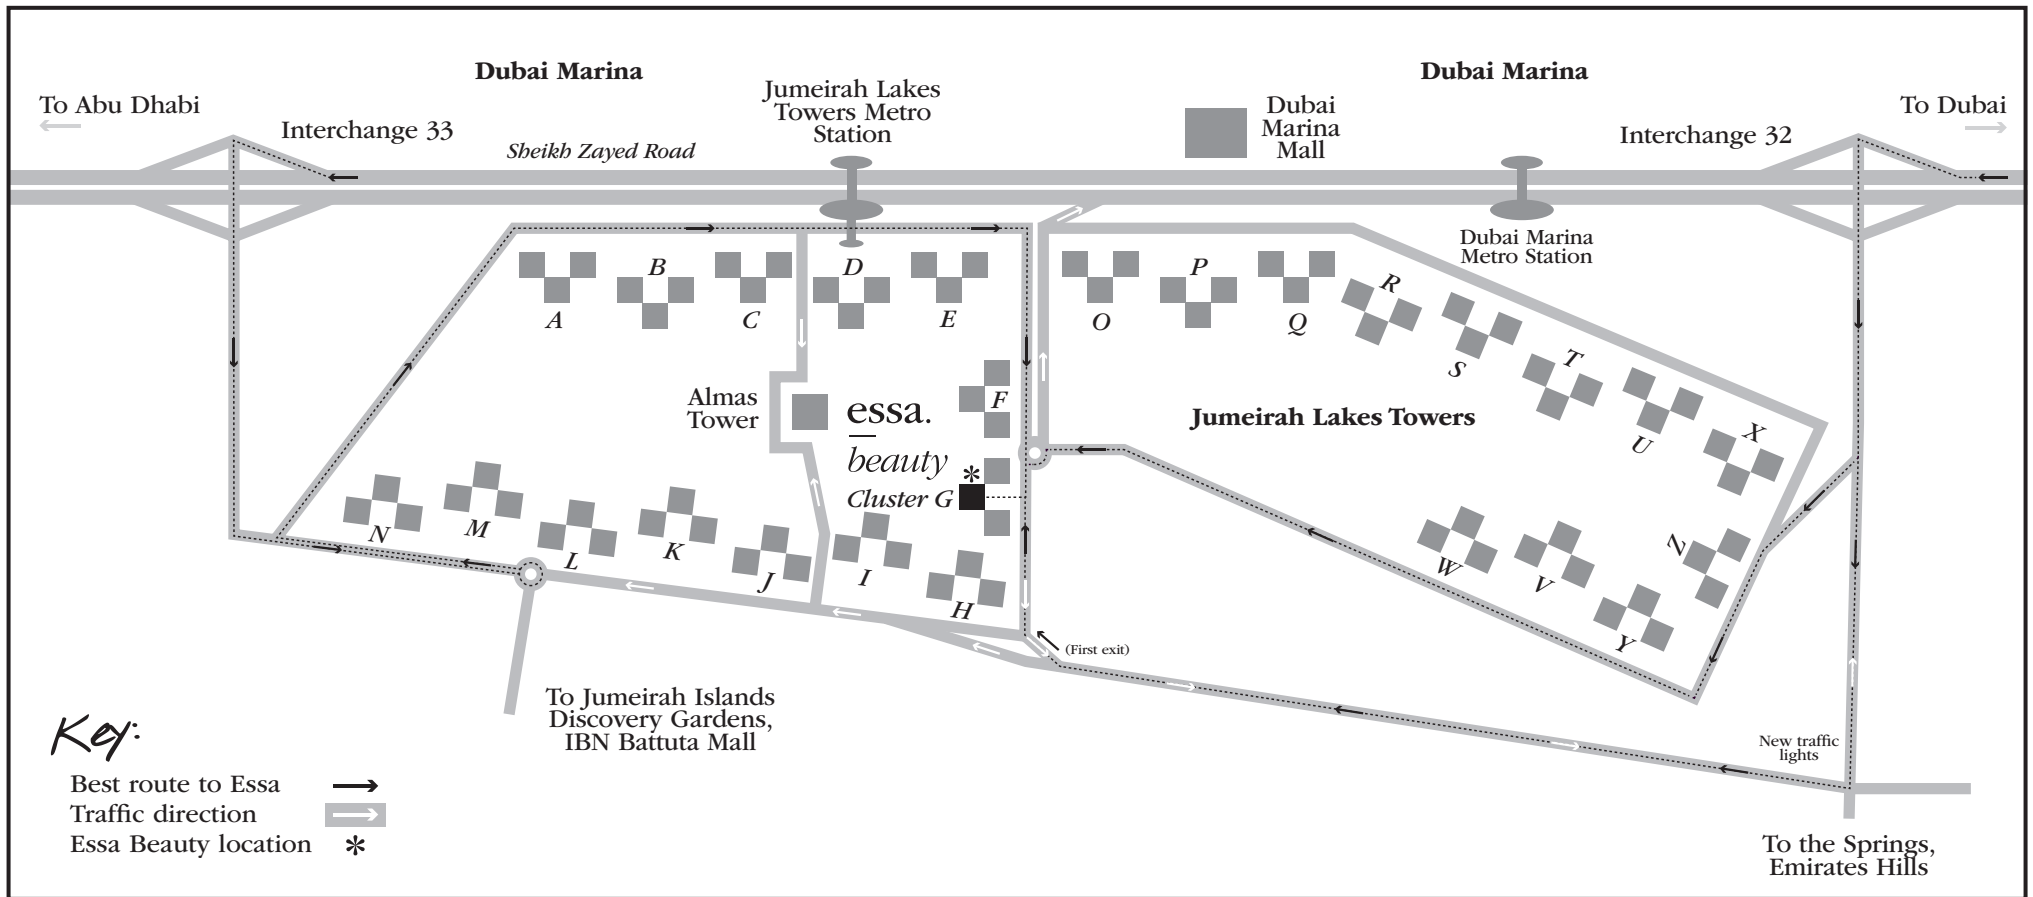

HOW TO FIND US!

We are located in Jumeirah Business Centre 1 (JBC 1). Once you have parked in the Cluster G car park, make your way outside to the lake level. Shown below by the star is our location. If you have any trouble finding us please call us on **04 374 4288** and of course we will be happy to help!